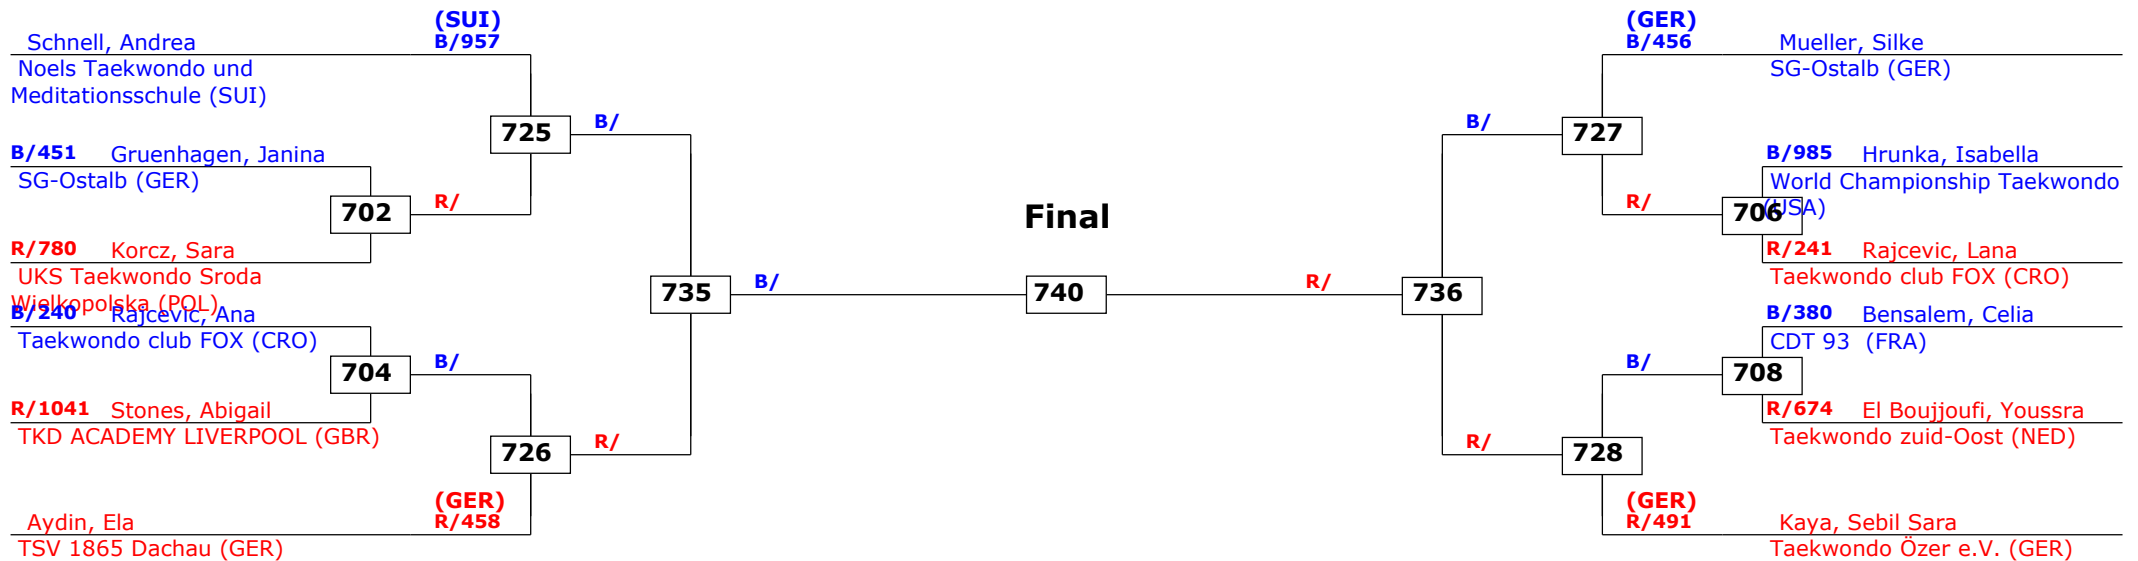

# Belgian Open 2012 Kyorugi

Gent, Belgium

Tournament date: 31-3-2012 upto 1-4-2012

Cadets Female A -37 (Bantam)

Active competitors: 12

Competition date: 31-3-2012

Result legend:

(WDR) Withdrawal	(PUN) Punishment
(DSQ) Disqualified	(KO ) Knock out
(RSC) Ref. stop contest	(SDP) Sudden death
(SUP) Superiority	(PTG) Points win (gap)
	(PTF) Points win (normal)

Prize winners:

1st rnd

QF

SF

Final

SF

QF

1st rnd