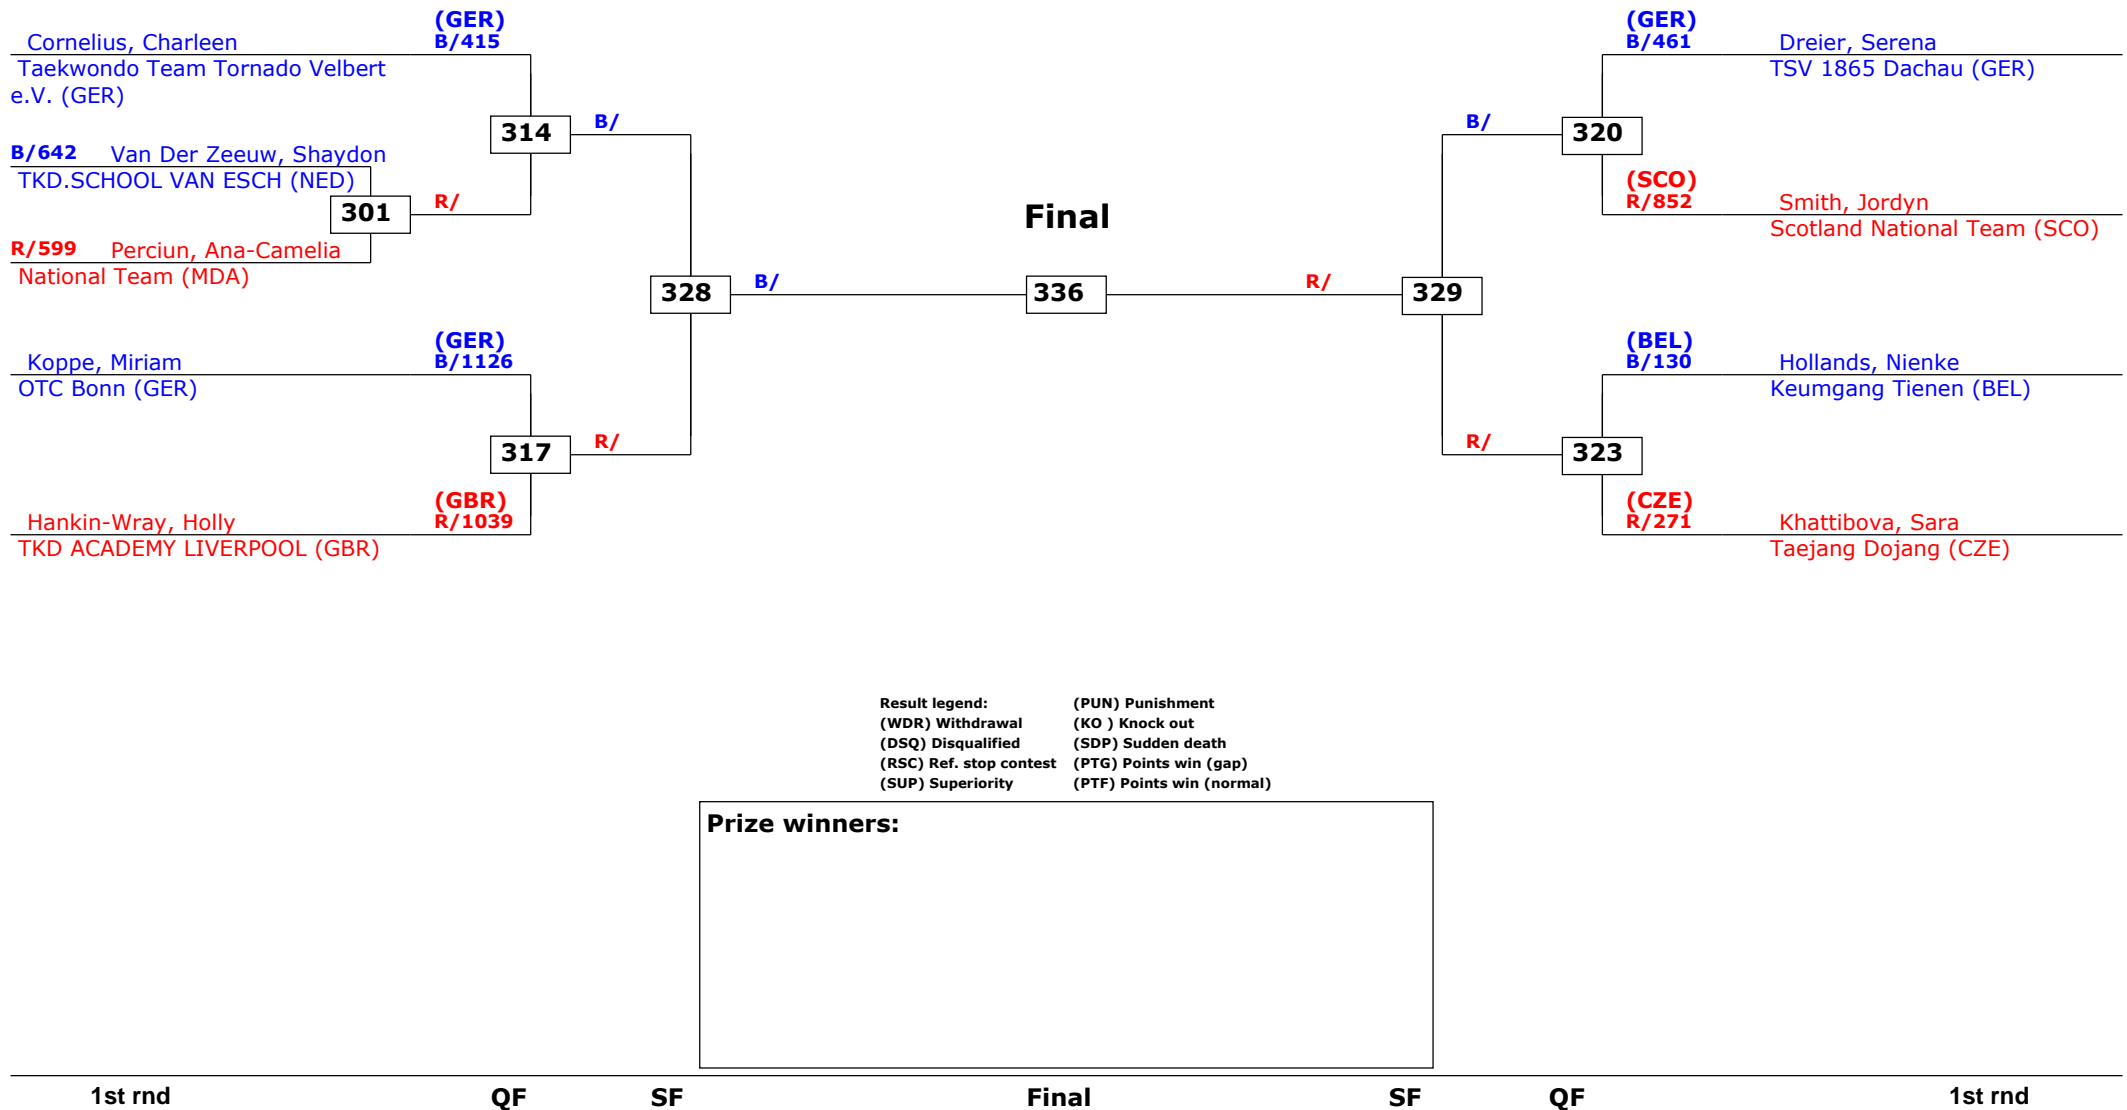

# Belgian Open 2012 Kyorugi

Gent, Belgium

Tournament date: 31-3-2012 upto 1-4-2012

Cadets Female A -29 (Fin)

Active competitors: 9

Competition date: 31-3-2012

# Belgian Open 2012 Kyorugi

Gent, Belgium

Tournament date: 31-3-2012 upto 1-4-2012

Cadets Female A -37 (Bantam)

Active competitors: 12

Competition date: 31-3-2012

Result legend:

(WDR) Withdrawal	(PUN) Punishment
(DSQ) Disqualified	(KO ) Knock out
(RSC) Ref. stop contest	(SDP) Sudden death
(SUP) Superiority	(PTG) Points win (gap)
	(PTF) Points win (normal)