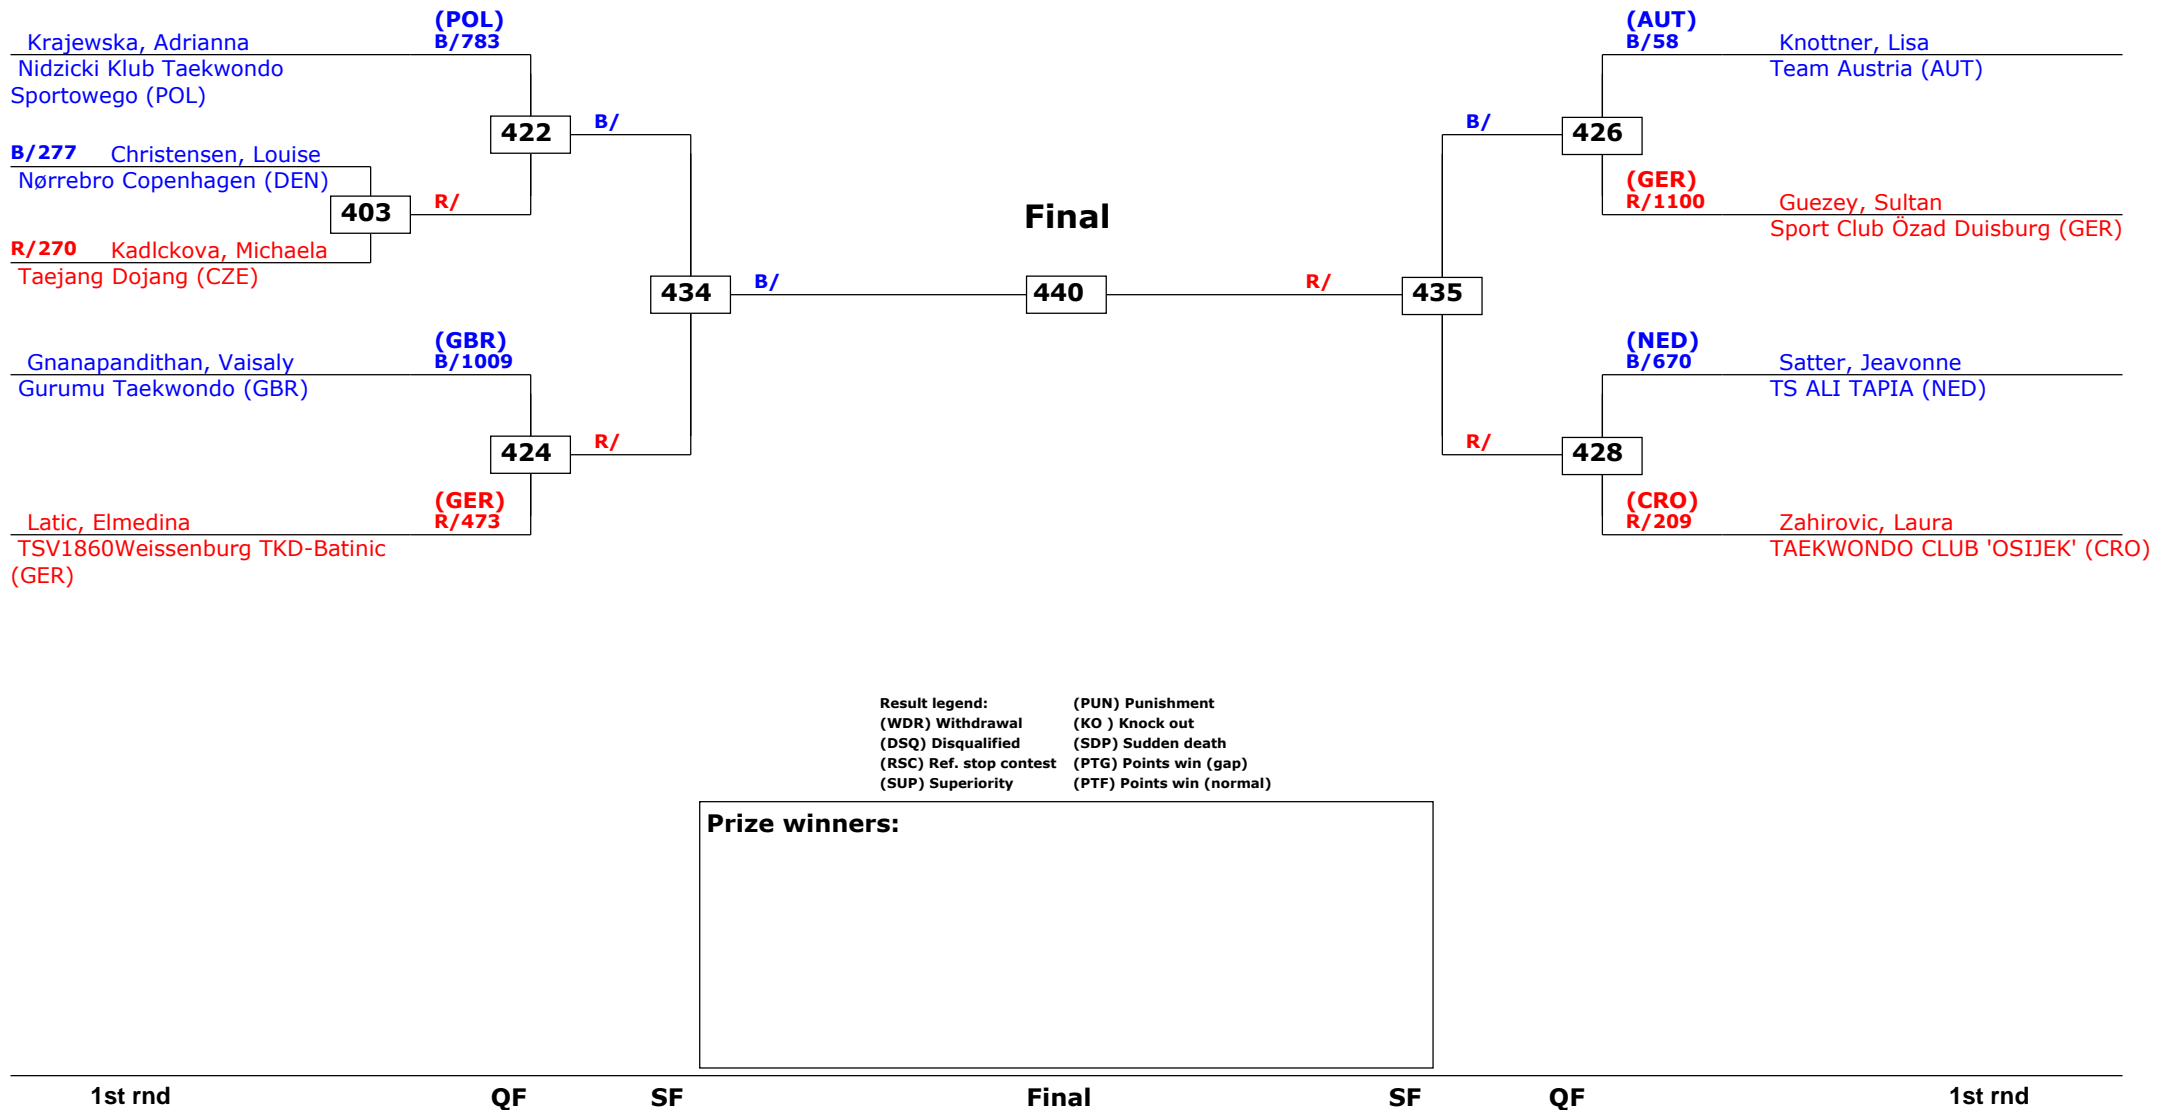

Prize winners:

1st rnd

QF

SF

Final

SF

QF

1st rnd

# Belgian Open 2012 Kyorugi

Gent, Belgium

Tournament date: 31-3-2012 upto 1-4-2012

Cadets Female A -44 (Light)

Active competitors: 9

Competition date: 31-3-2012

# Belgian Open 2012 Kyorugi

Gent, Belgium

Tournament date: 31-3-2012 upto 1-4-2012

Cadets Female A -51 (Light middle)

Active competitors: 8

Competition date: 31-3-2012

Result legend: (PUN) Punishment  
(WDR) Withdrawal (KO) Knock out  
(DSQ) Disqualified (SDP) Sudden death  
(RSC) Ref. stop contest (PTG) Points win (gap)  
(SUP) Superiority (PTF) Points win (normal)