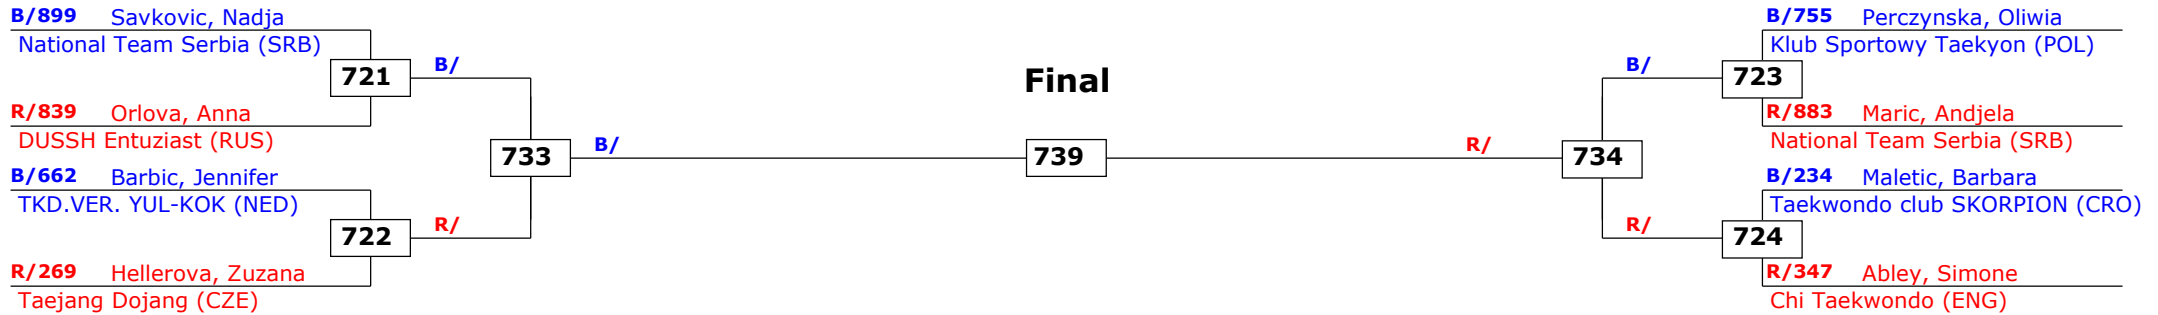

# Belgian Open 2012 Kyorugi

Gent, Belgium

Tournament date: 31-3-2012 upto 1-4-2012

Cadets Female A -44 (Light)

Active competitors: 9

Competition date: 31-3-2012

# Belgian Open 2012 Kyorugi

Gent, Belgium

Tournament date: 31-3-2012 upto 1-4-2012

Cadets Female A -51 (Light middle)

Active competitors: 8

Competition date: 31-3-2012

Result legend: (PUN) Punishment  
(WDR) Withdrawal (KO) Knock out  
(DSQ) Disqualified (SDP) Sudden death  
(RSC) Ref. stop contest (PTG) Points win (gap)  
(SUP) Superiority (PTF) Points win (normal)