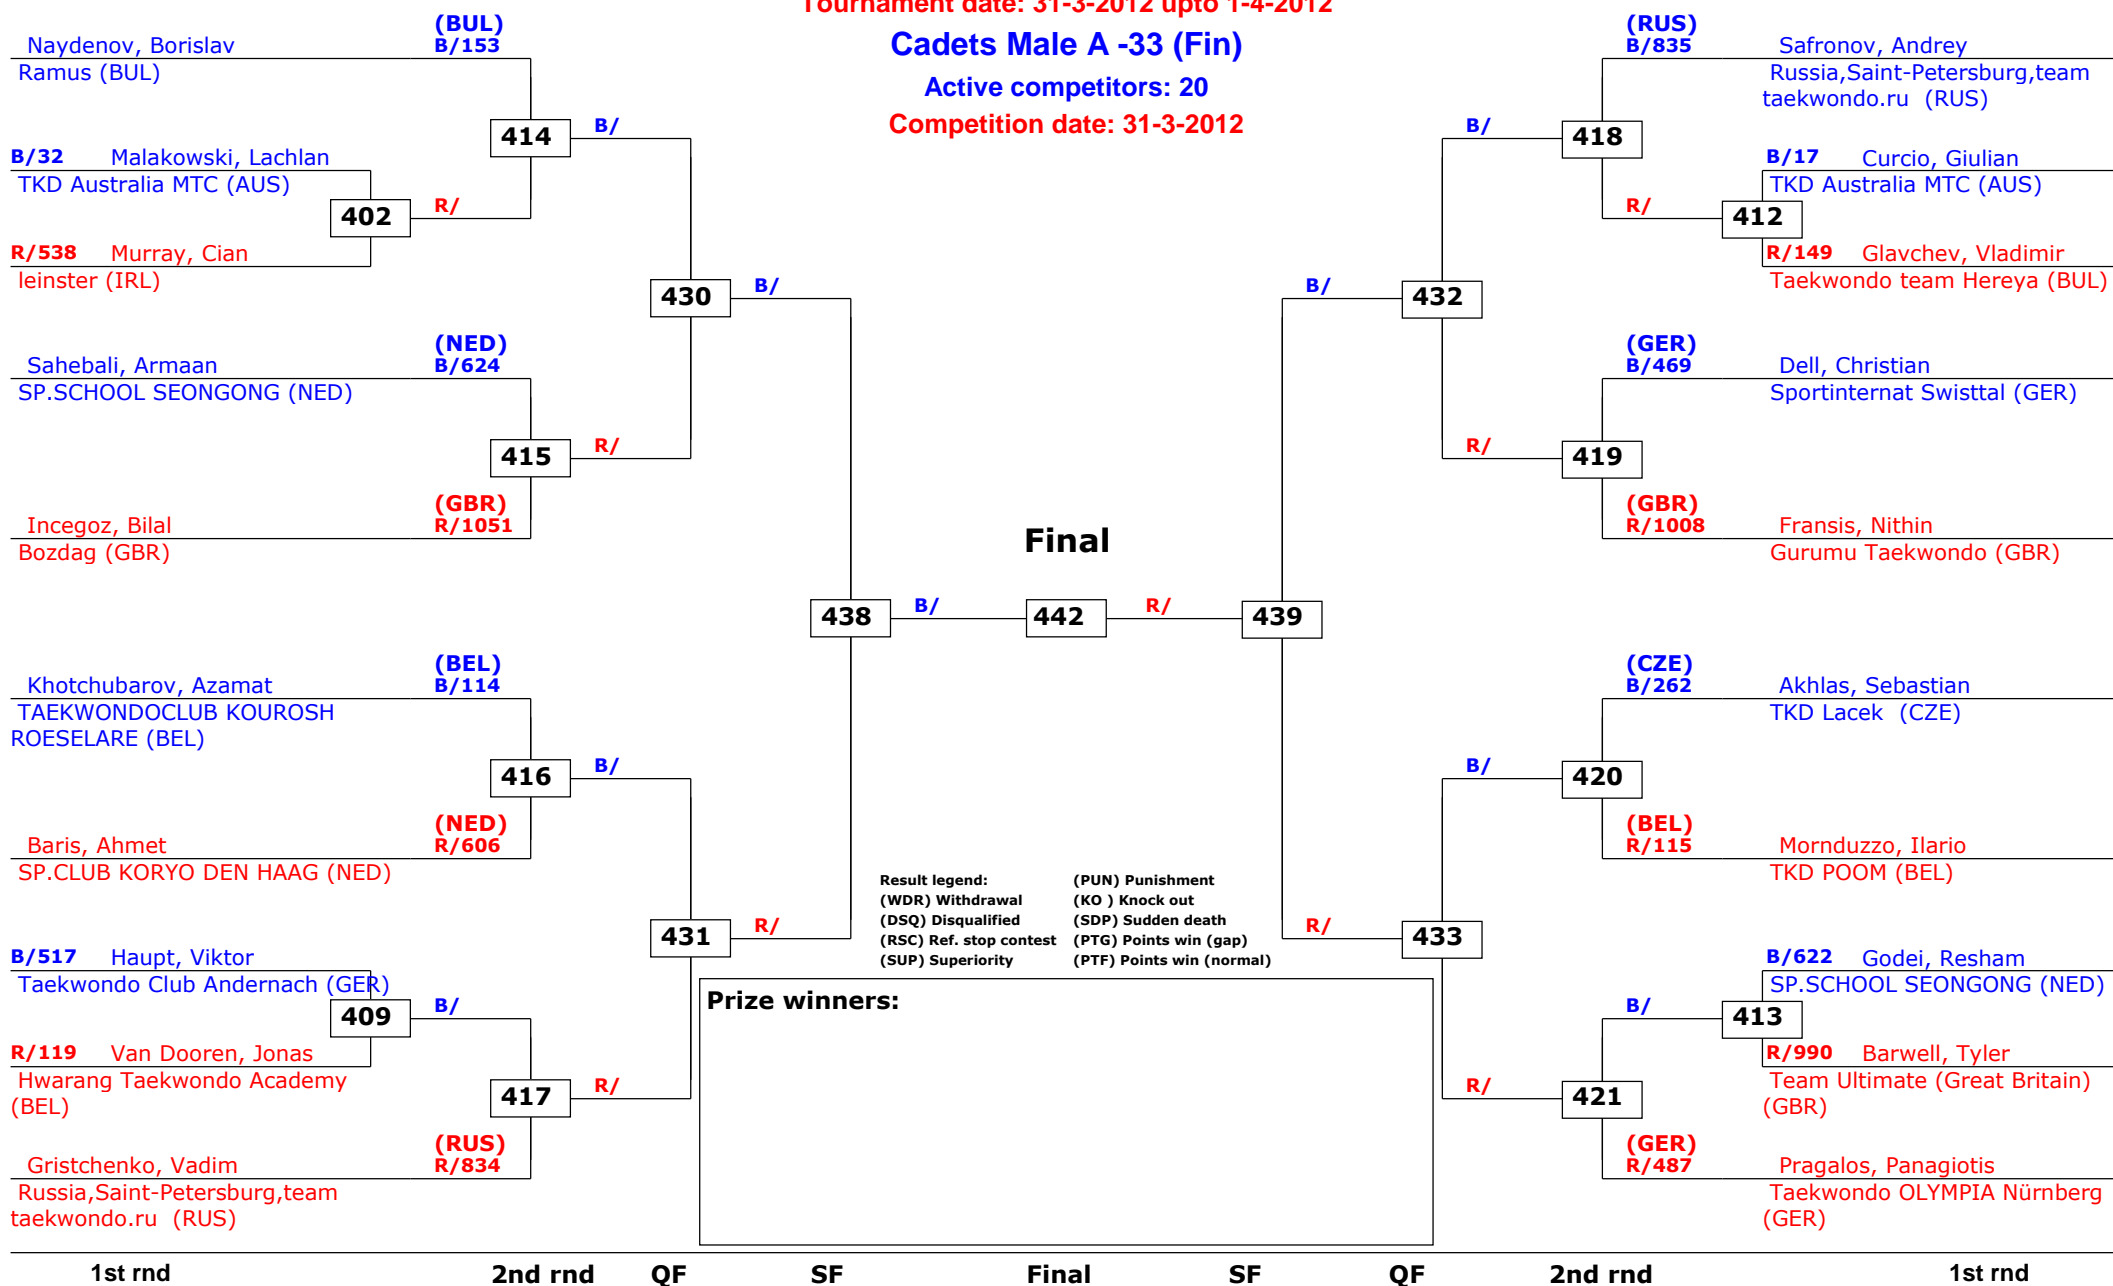

Belgian Open 2012 Kyorugi

Gent, Belgium

Tournament date: 31-3-2012 upto 1-4-2012

Cadets Male A -33 (Fin)

Active competitors: 20

Competition date: 31-3-2012

Result legend:

(WDR) Withdrawal	(PUN) Punishment
(DSQ) Disqualified	(KO) Knock out
(RSC) Ref. stop contest	(SDP) Sudden death
(SUP) Superiority	(PTG) Points win (gap)
	(PTF) Points win (normal)