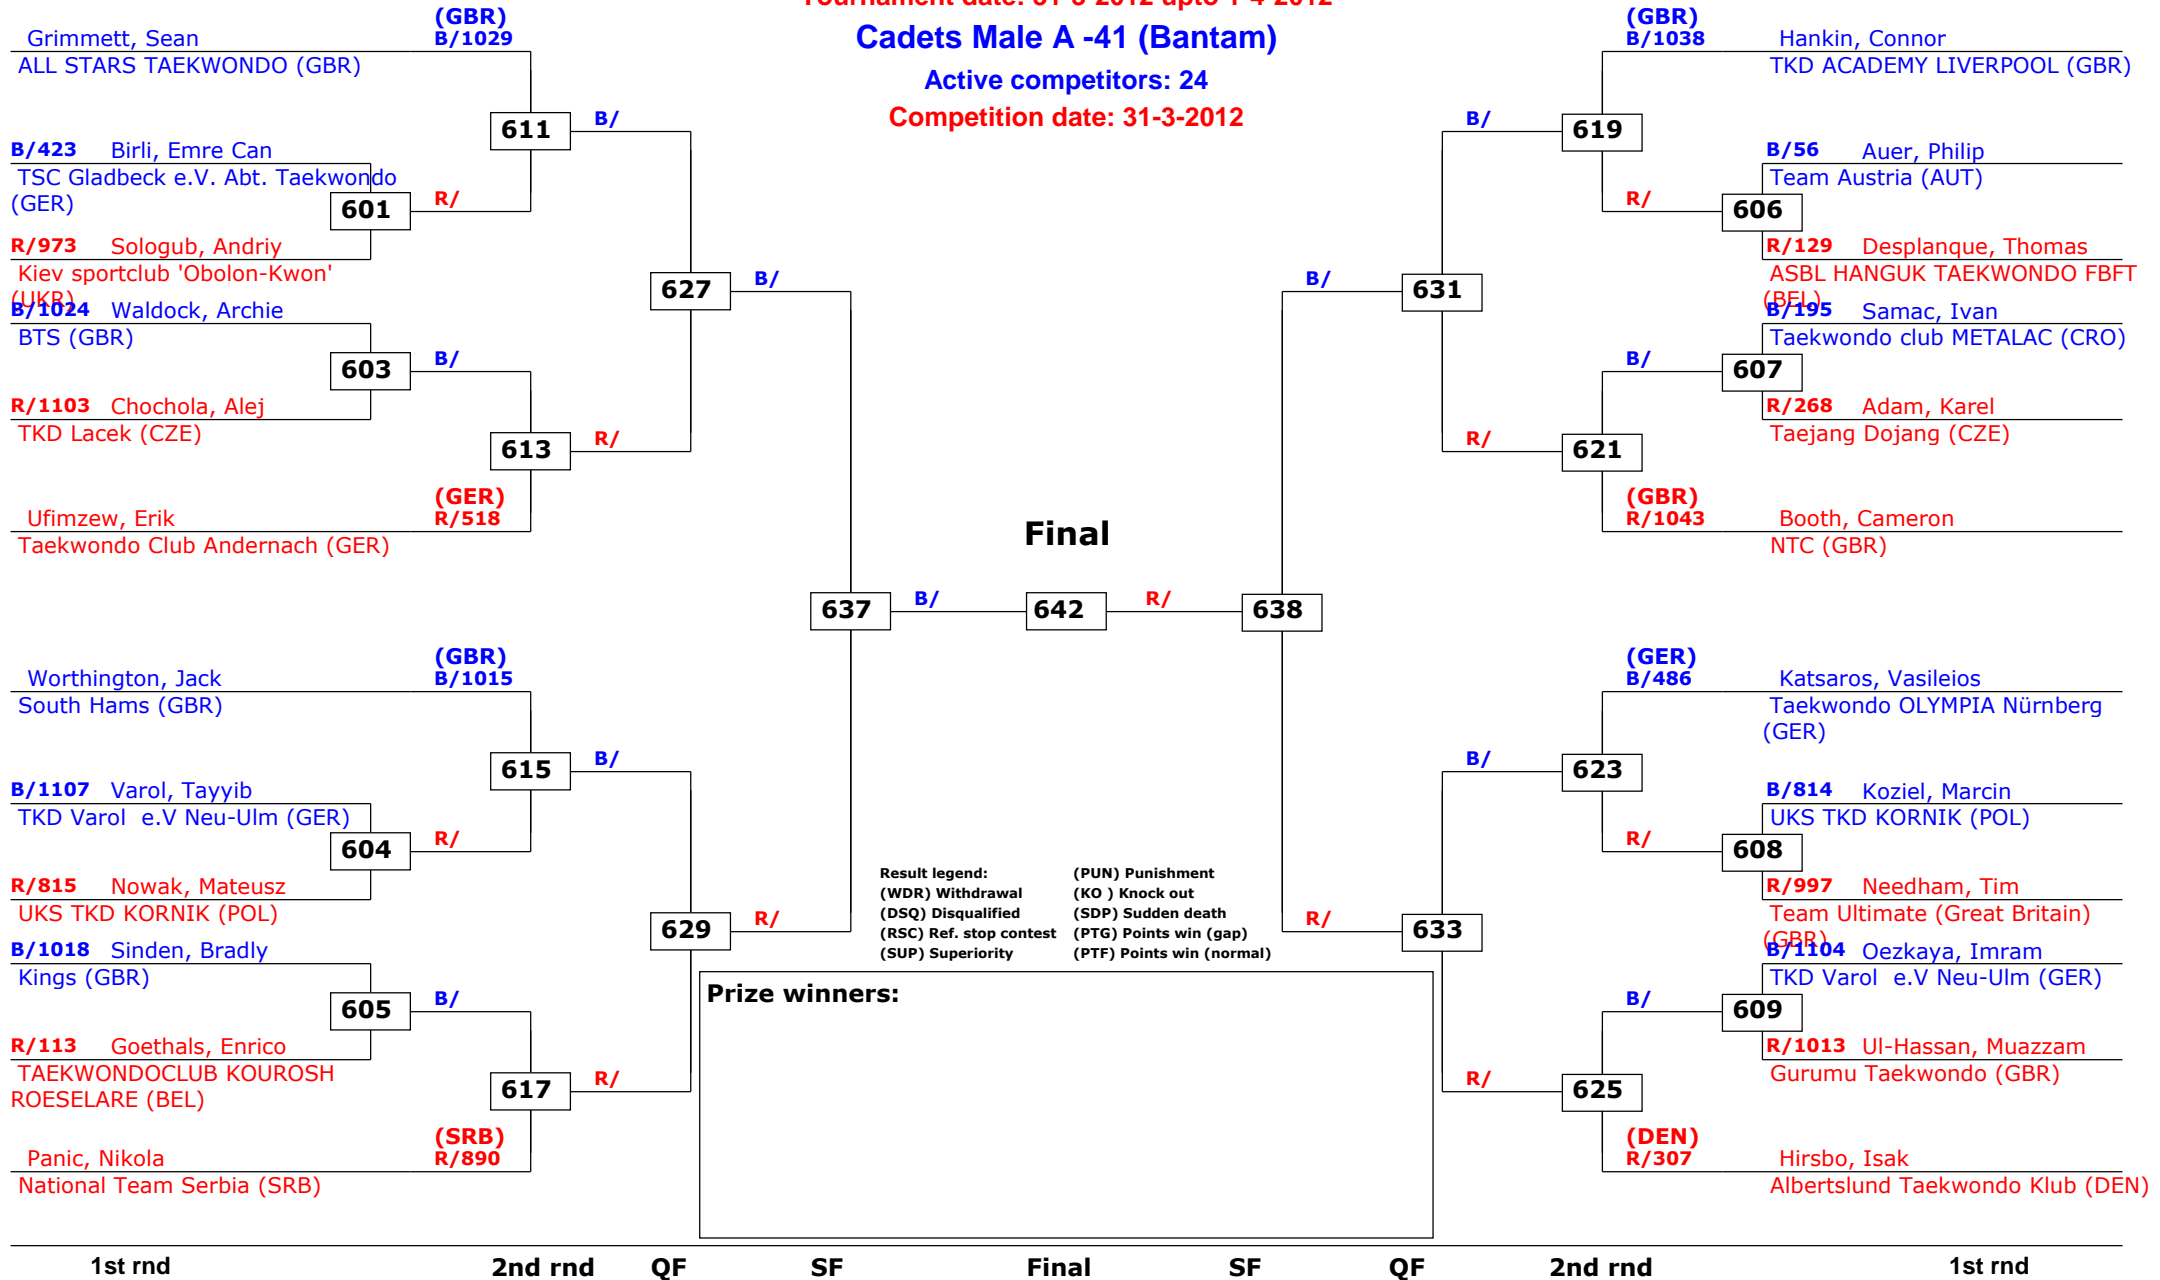

Belgian Open 2012 Kyorugi

Gent, Belgium

Tournament date: 31-3-2012 upto 1-4-2012

Cadets Male A -41 (Bantam)

Active competitors: 24

Competition date: 31-3-2012

Result legend:

(WDR) Withdrawal	(PUN) Punishment
(DSQ) Disqualified	(KO) Knock out
(RSC) Ref. stop contest	(SDP) Sudden death
(SUP) Superiority	(PTG) Points win (gap)
	(PTF) Points win (normal)