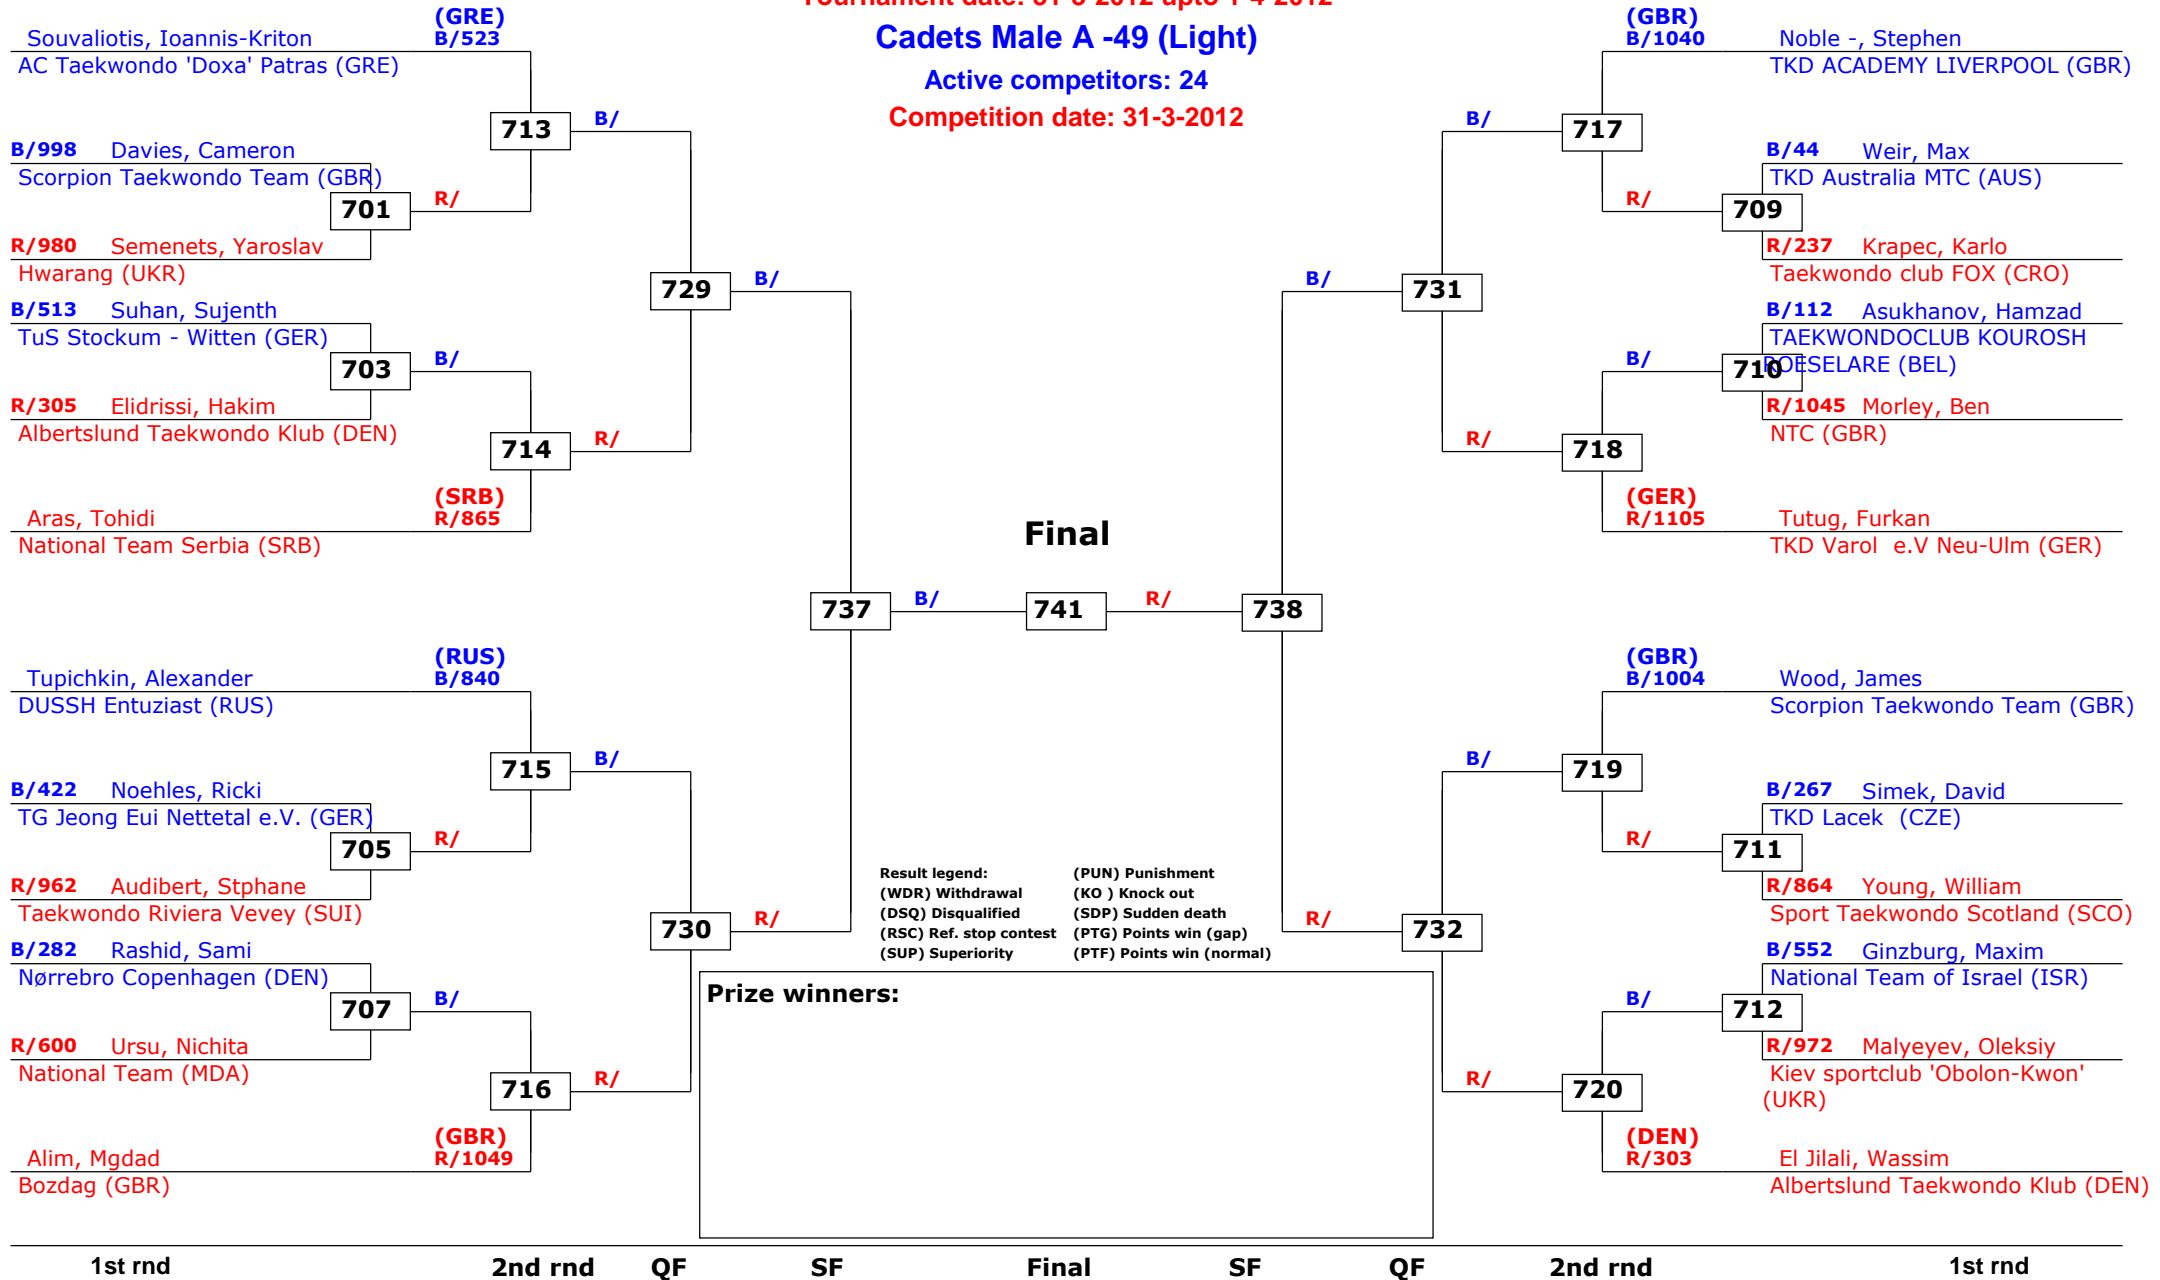

Belgian Open 2012 Kyorugi

Gent, Belgium

Tournament date: 31-3-2012 upto 1-4-2012

Cadets Male A -49 (Light)

Active competitors: 24

Competition date: 31-3-2012